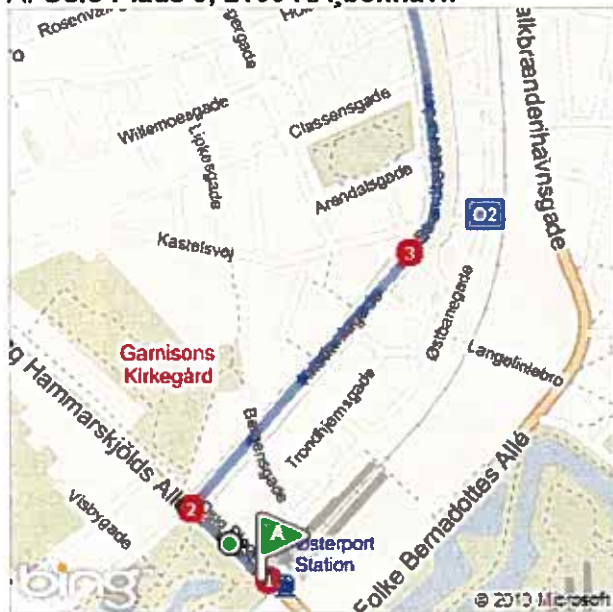

### Bing Maps

A: **Oslo Plads 5, 2100 KÅ,benhavn**  
 Via: Oslo Plads  
 B: **Strandboulevarden 49, 2100 KÅ,benhavn**  
 Route: 1.4 km, 17 min

My Notes

 **FREE!** Use **Bing 411** to find movies, businesses & more: **800-BING-411**

	<b>Oslo Plads 5, 2100 KÅ,benhavn</b>	<b>A-B: 1.4 km</b> 17 min
	1. Depart <b>O2 / Oslo Plads</b>	0.2 km
	2. Turn right onto <b>Kristianiagade</b>	0.5 km
	3. Keep left onto <b>Strandboulevarden</b>	0.7 km
	4. <b>Arrive at Strandboulevarden 49, 2100 KÅfÅ,benhavn</b> <i>The last intersection is Rosenvængets Hovedvej</i> <i>If you reach Lindenovsgade, you've gone too far</i>	0.0 km

These directions are subject to the Microsoft® Service Agreement and for informational purposes only. No guarantee is made regarding their completeness or accuracy. Construction projects, traffic, or other events may cause actual conditions to differ from these results. Map and traffic data © 2009 NAVTEQ™, AND™

Route: 1.4 km, 17 min

This was your map view in the browser window

**A: Oslo Plads 5, 2100 KÅ, benhavn**

**B: Strandboulevarden 49, 2100 KÅ, benhavn**