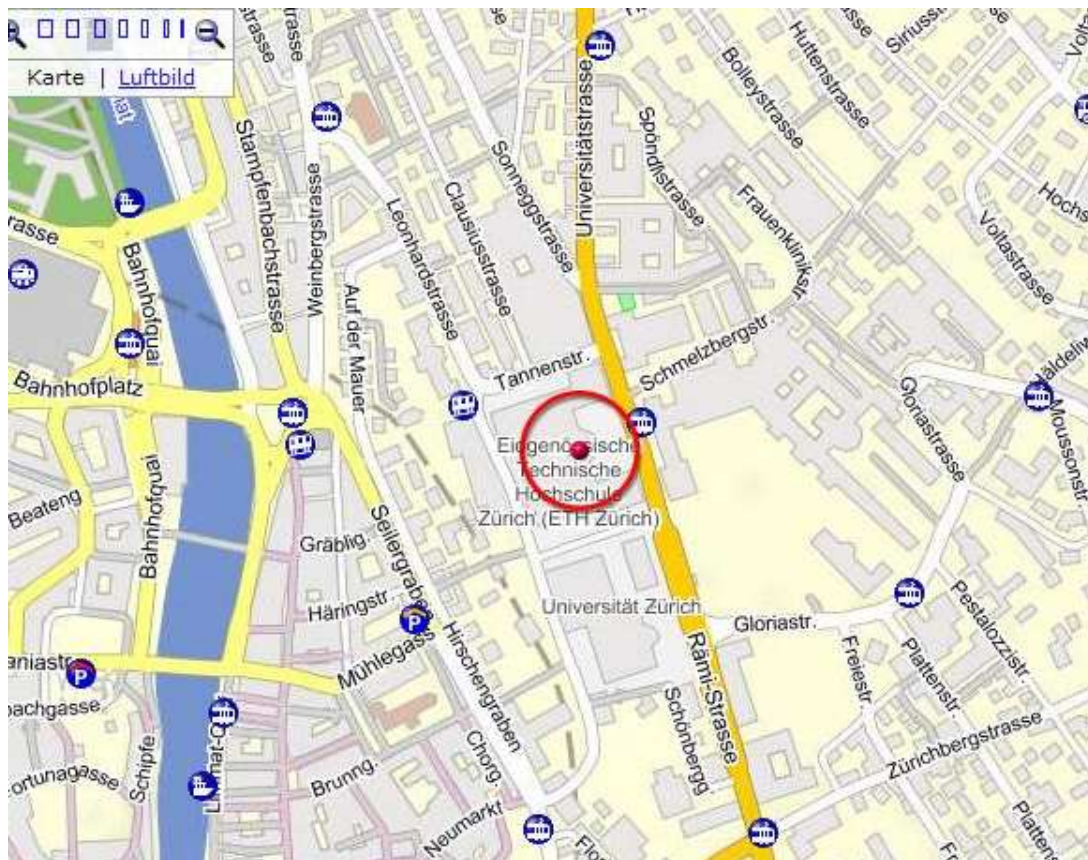

### Course venue

**ETH Zürich**  
Rämistrasse 101  
8092 Zürich  
Switzerland  
[www.ethz.ch](http://www.ethz.ch)

The room where the course will take place is the *Semper Aula*, located in the main building of the ETH.

### How to get there from...

#### ... Zurich main station

From the tram stop Bahnhofstrasse/HB  
Take the tram number 6 DIRECTION ZOO to the stop ETH/Universitätsspital.  
Journey time: about 6 minutes.

From the tram stop "Bahnhofplatz/HB  
Take tram number 10 DIRECTION FLUGHAFEN or BAHNHOF OERLIKON to the stop  
ETH/Universitätsspital.  
Journey time: about 8 minutes.

Ticket: you need a valid ticket for zone no. 10 ("Stadt Zürich").

*... Zurich airport, tram station Zürich Flughafen Bahnhof*

Take the tram number 10 DIRECTION BAHNHOFPLATZ/HB to the stop ETH/Universitätsspital.