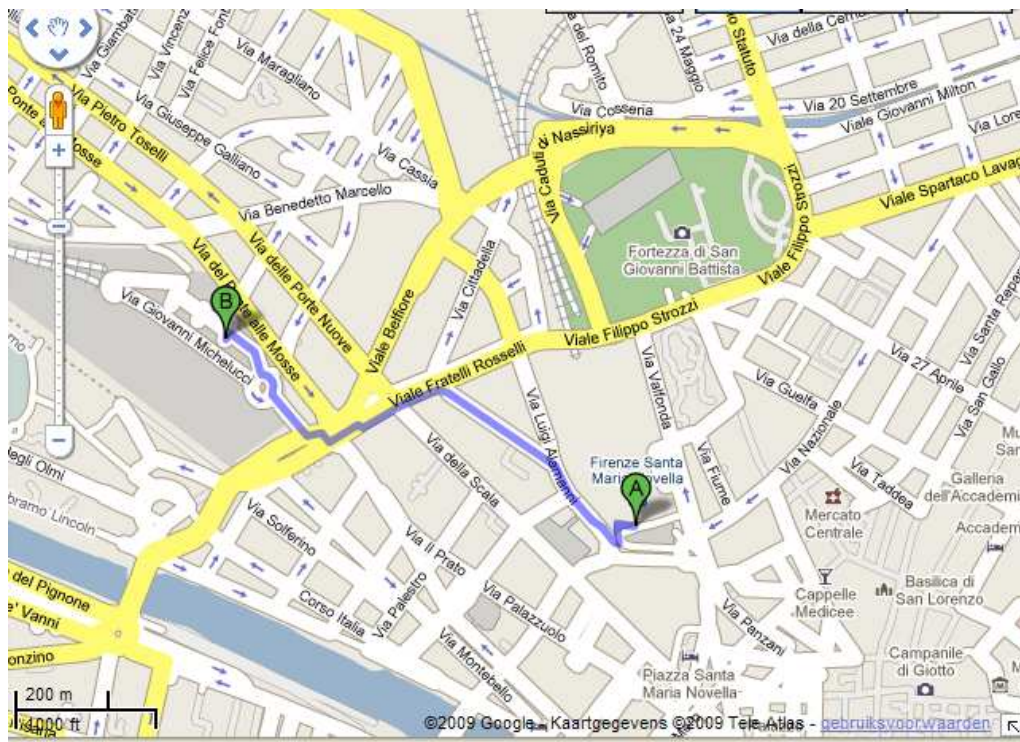

**ESTRO TEACHING COURSE**  
**'MULTIDISCIPLINARY TEACHING COURSE ON PROSTATE CANCER'**  
Florence, Italy, 7-11 February 2010

**Course venue**

AC Hotel Firenze  
Via Luciano Bausi, 5  
50144, Firenze  
Tel.: 0039 055 3120111 • Fax: 0039 055 3120112  
Website: [http://en.ac-hotels.com/1112-AC\\_FIRENZE.html](http://en.ac-hotels.com/1112-AC_FIRENZE.html)

**How to get there from...**

**... the railway station**

The Santa Maria Novella railway station is located just 1 km away from the course venue. You can walk or you can take **BUS 1, 9, 13 or 16** and get off at the stop *Stazione Leopolda* or *Porta al Prato*. To check the buses' routes, have a look at the Florence public transport website [www.ataf.net](http://www.ataf.net), and check the [route list](#).

The AC hotel is located 100 meters from the bus stop *Stazione Leopolda*, on the same side of the road, just next to the railway station *Porta al Prato*.

**...from the airport**

The AC hotel is located 10 km away from Florence airport. You can take a taxi to the hotel - it will take more or less 15 minutes - or alternatively you can take the bus shuttle from the airport to the Santa Maria Novella railway station and from there walk or take one of the busses listed above.